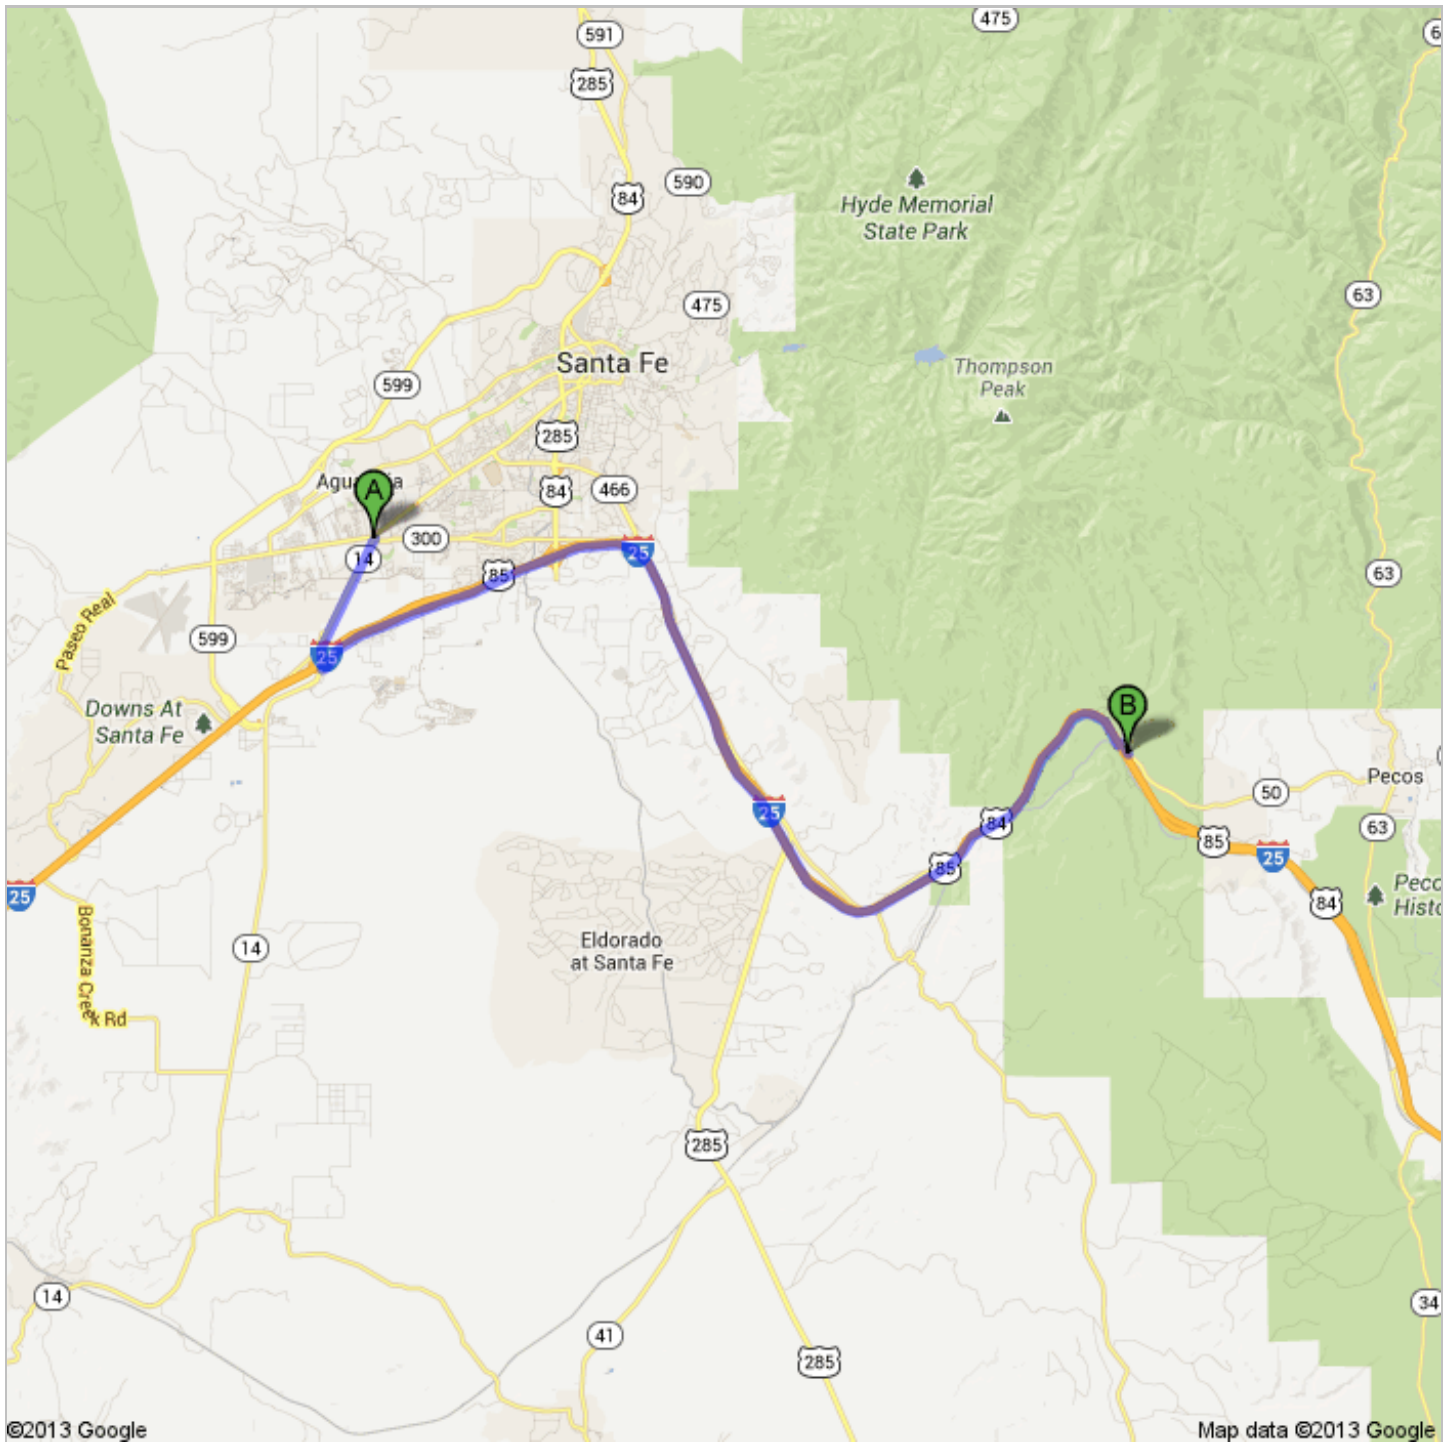

**Directions to Glorieta Baptist Church**  
35 New Mexico 50, Glorieta, NM 87535  
24.7 mi – about 25 mins

**A** Cerrillos Rd & Rodeo Rd, Santa Fe, NM 87507

1. Head **northwest** on **Airport Rd/Rodeo Rd** toward **Cerrillos Rd** go 66 ft  
total 66 ft
-  2. Take the 1st left onto **NM-14 S/Cerrillos Rd**  
Continue to follow NM-14 S  
About 4 mins go 2.7 mi  
total 2.7 mi
-  3. Turn left onto the ramp to **Las Vegas**  
About 1 min go 0.5 mi  
total 3.2 mi
-  4. Merge onto **I-25 N**  
About 18 mins go 21.0 mi  
total 24.2 mi
-  5. Take exit **299** toward **NM-50/Glorieta/Pecos** go 0.2 mi  
total 24.4 mi
-  6. Turn left onto **NM-50**  
About 1 min go 0.1 mi  
total 24.5 mi
-  7. Turn right to stay on **NM-50**  
Destination will be on the left go 0.2 mi  
total 24.7 mi

Map data ©2013 Google

Directions weren't right? Please find your route on [maps.google.com](https://maps.google.com) and click "Report a problem" at the bottom left.

**Directions to Glorieta Baptist Church**  
35 New Mexico 50, Glorieta, NM 87535  
20.4 mi – about 21 mins

**A** S St Francis Dr & Cerrillos Rd, Santa Fe, NM 87505

- |  |  |                             |
|--|--|-----------------------------|
|  | 1. Head <b>south</b> on <b>US-285 S/US-84 E/S St Francis Dr</b> toward <b>Pen Rd</b><br>About 5 mins | go 3.1 mi<br>total 3.1 mi   |
|  | 2. Merge onto <b>I-25 N</b> via the ramp to <b>Las Vegas</b><br>About 14 mins                        | go 16.8 mi<br>total 19.9 mi |
|  | 3. Take exit <b>299</b> toward <b>NM-50/Glorieta/Pecos</b>   | go 0.2 mi<br>total 20.1 mi  |
|  | 4. Turn left onto <b>NM-50</b><br>About 1 min  | go 0.1 mi<br>total 20.2 mi  |
|  | 5. Turn right to stay on <b>NM-50</b><br>Destination will be on the left                             | go 0.2 mi<br>total 20.4 mi  |