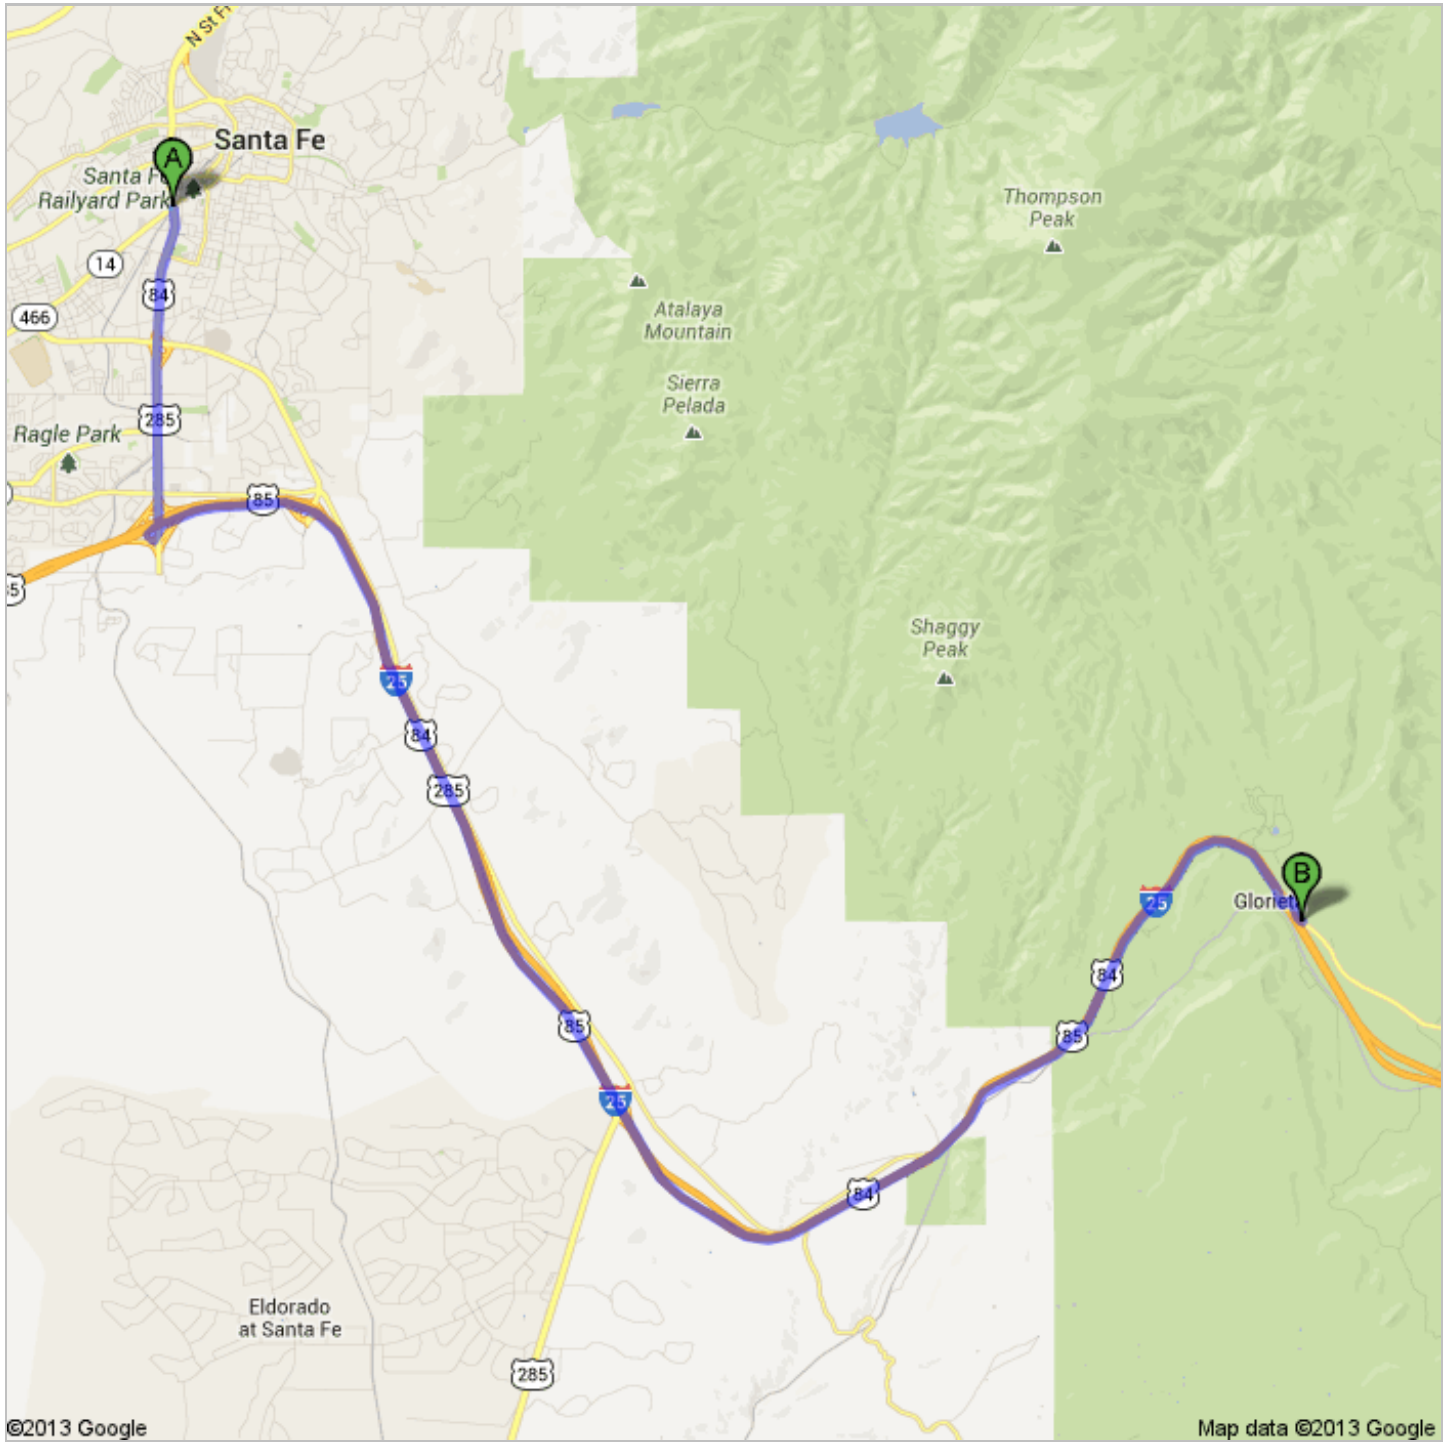

**Directions to Glorieta Baptist Church**  
35 New Mexico 50, Glorieta, NM 87535  
24.7 mi – about 25 mins

**A** Cerrillos Rd & Rodeo Rd, Santa Fe, NM 87507

1. Head **northwest** on **Airport Rd/Rodeo Rd** toward **Cerrillos Rd** go 66 ft  
total 66 ft
-  2. Take the 1st left onto **NM-14 S/Cerrillos Rd**  
Continue to follow NM-14 S  
About 4 mins go 2.7 mi  
total 2.7 mi
-  3. Turn left onto the ramp to **Las Vegas**  
About 1 min go 0.5 mi  
total 3.2 mi
-  4. Merge onto **I-25 N**  
About 18 mins go 21.0 mi  
total 24.2 mi
-  5. Take exit **299** toward **NM-50/Glorieta/Pecos** go 0.2 mi  
total 24.4 mi
-  6. Turn left onto **NM-50**  
About 1 min go 0.1 mi  
total 24.5 mi
-  7. Turn right to stay on **NM-50**  
Destination will be on the left go 0.2 mi  
total 24.7 mi

Map data ©2013 Google

Directions weren't right? Please find your route on [maps.google.com](https://maps.google.com) and click "Report a problem" at the bottom left.

**Directions to Glorieta Baptist Church**  
35 New Mexico 50, Glorieta, NM 87535  
20.4 mi – about 21 mins

**A** S St Francis Dr & Cerrillos Rd, Santa Fe, NM 87505

- |  |  |                             |
|--|--|-----------------------------|
|  | 1. Head <b>south</b> on <b>US-285 S/US-84 E/S St Francis Dr</b> toward <b>Pen Rd</b><br>About 5 mins | go 3.1 mi<br>total 3.1 mi   |
|  | 2. Merge onto <b>I-25 N</b> via the ramp to <b>Las Vegas</b><br>About 14 mins                        | go 16.8 mi<br>total 19.9 mi |
|  | 3. Take exit <b>299</b> toward <b>NM-50/Glorieta/Pecos</b>   | go 0.2 mi<br>total 20.1 mi  |
|  | 4. Turn left onto <b>NM-50</b><br>About 1 min  | go 0.1 mi<br>total 20.2 mi  |
|  | 5. Turn right to stay on <b>NM-50</b><br>Destination will be on the left                             | go 0.2 mi<br>total 20.4 mi  |